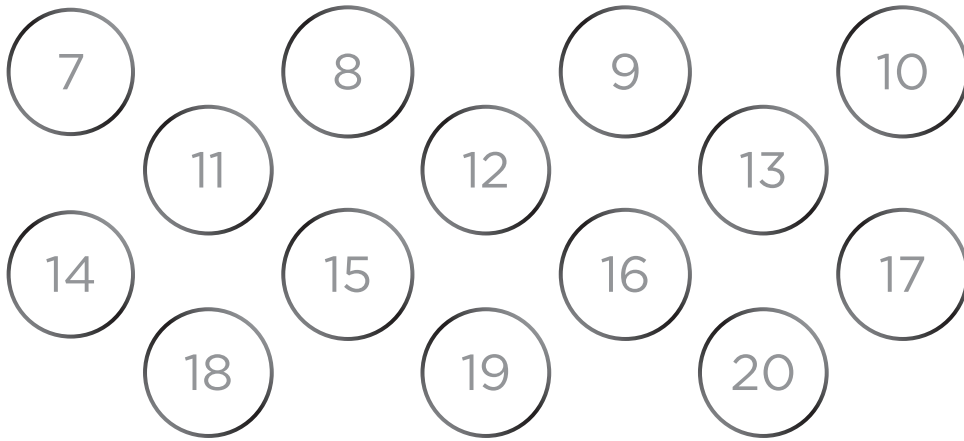

PRINTABLE RING SIZER

“asian sizes”

Align your ring that properly fits your finger with one of the circles above.
Match the inside edge of the ring to the circle nearest in size.

Uncheck all “scale to fit page” checkboxes when printing.

Confirm your page measurement from here.

RING SIZE TABLE

Asian	US	EU	MM
7	4	47	14,96
8	4.5	48	15,28
9	5	49	15,6
10	-	50	15,92
11	-	51	16,23
12	6	52	16,55
13	6.5	53	16,87
14	7	54	17,19
15	7.5	55	17,51
16	-	56	17,83
17	8	57	18,13
18	8.5	58	18,45
19	-	59	18,77
20	9	60	19,09